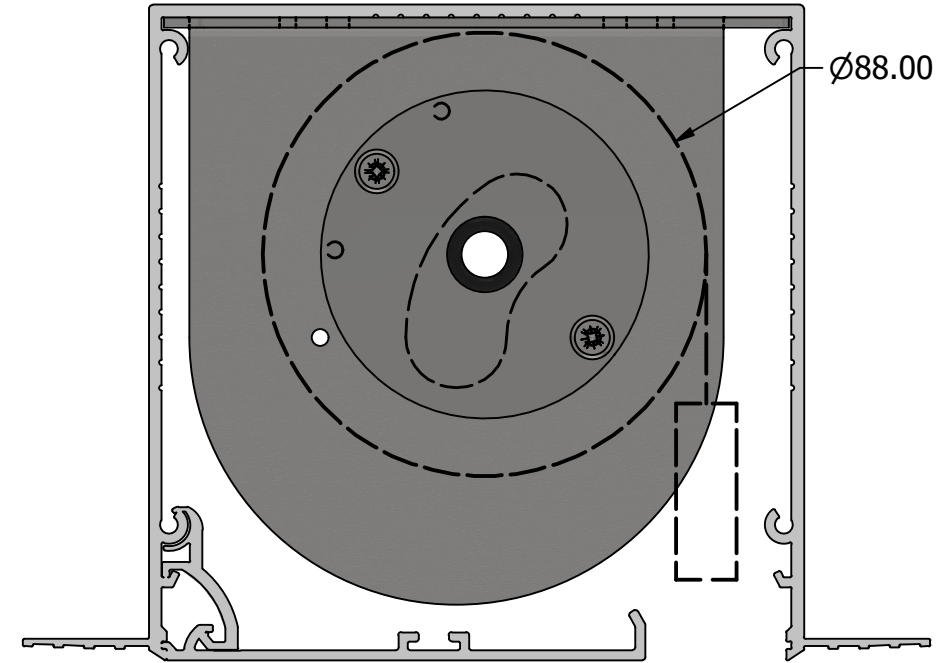

Position 1 (44mm tube)
Max. rollup dia.: 76mm

Position 2 (52mm tube)
Max. rollup dia.: 88mm

Position 3 (65mm tube)
Max. rollup dia.: 104mm

Position 4 (75mm tube)
Max. rollup dia.: 110mm

MAXIMUM BLIND SIZES:	WIDTH:	5m	Evolve & Evolve Zero in Blindspace S130x130 (Luxury 35 hembar)
	DROP:	6m	
	AREA:	16m ²	
AUTHOR:	Marshall Hill		SYSTEM DETAILS:
DATE:	06/02/2025		
SCALE:	SHEET SIZE: A3		UMBRA ®
2 : 3	SHEET 1 OF 1		