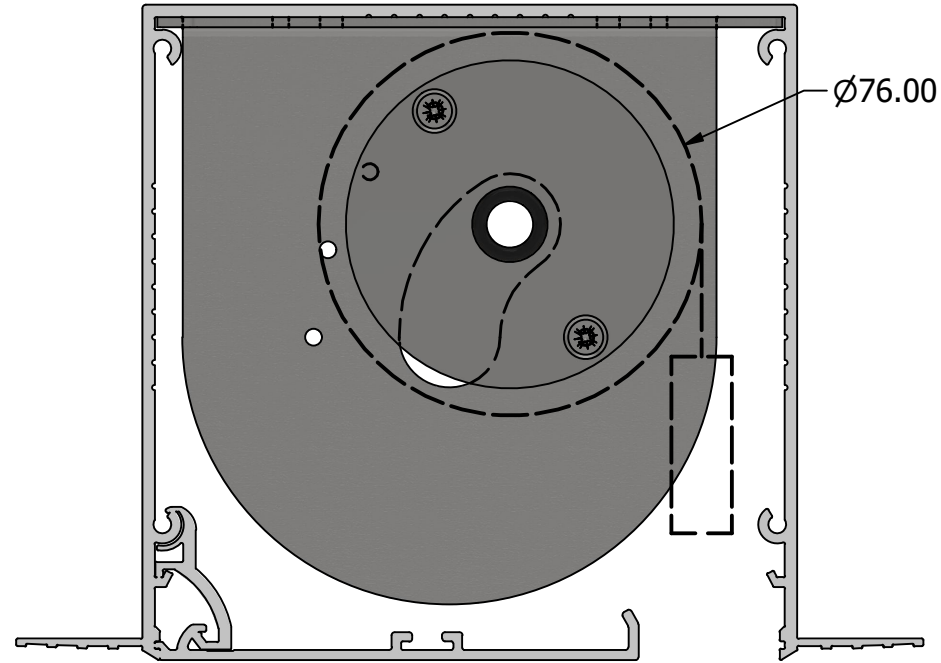

Position 1 (44mm tube)
Max. rollup dia.: 76mm

Position 2 (52mm tube)
Max. rollup dia.: 88mm

Position 3 (65mm tube)
Max. rollup dia.: 104mm

Position 4 (75mm tube)
Max. rollup dia.: 110mm

MAXIMUM BLIND SIZES:	WIDTH:	5m	Evolve & Evolve Zero in Blindspace S130x130 (Luxury 35 hembar)
	DROP:	6m	
	AREA:	16m ²	
AUTHOR:	Marshall Hill		SYSTEM DETAILS:
DATE:	06/02/2025		
SCALE:	SHEET SIZE: A3		UMBRA ®
2 : 3	SHEET 1 OF 1		