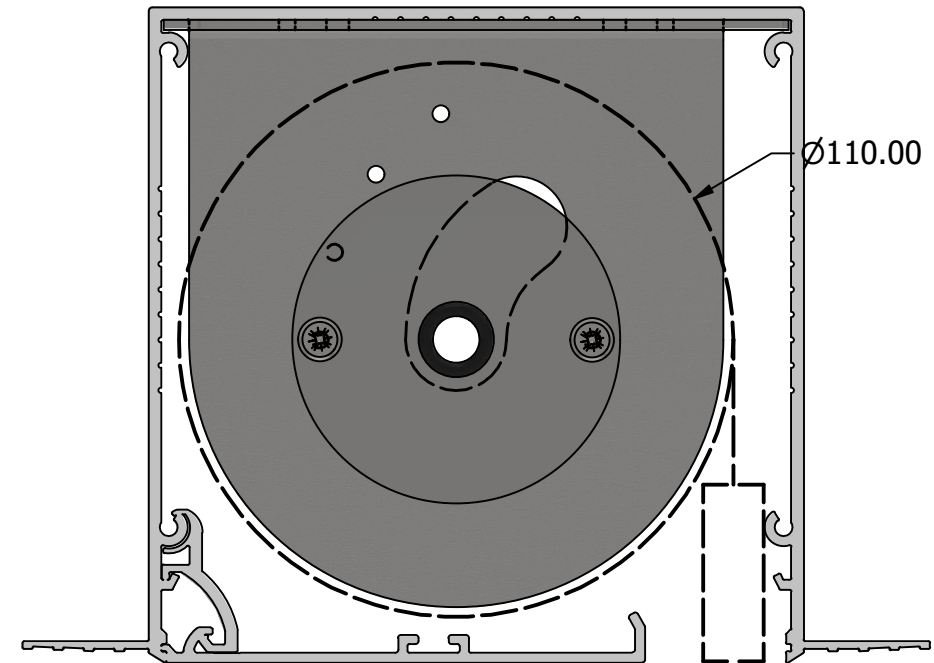

Position 1 (44mm tube)
Max. rollup dia.: 76mm

Position 2 (52mm tube)
Max. rollup dia.: 88mm

Position 3 (65mm tube)
Max. rollup dia.: 104mm

Position 4 (75mm tube)
Max. rollup dia.: 110mm

MAXIMUM BLIND SIZES:	WIDTH:	5m	Evolve & Evolve Zero in Blindspace S130x130 (Luxury 35 hembar)
	DROP:	6m	
	AREA:	16m ²	
AUTHOR:	Marshall Hill		SYSTEM DETAILS:
DATE:	06/02/2025		
SCALE:	SHEET SIZE: A3		UMBRA ®
2 : 3	SHEET 1 OF 1		