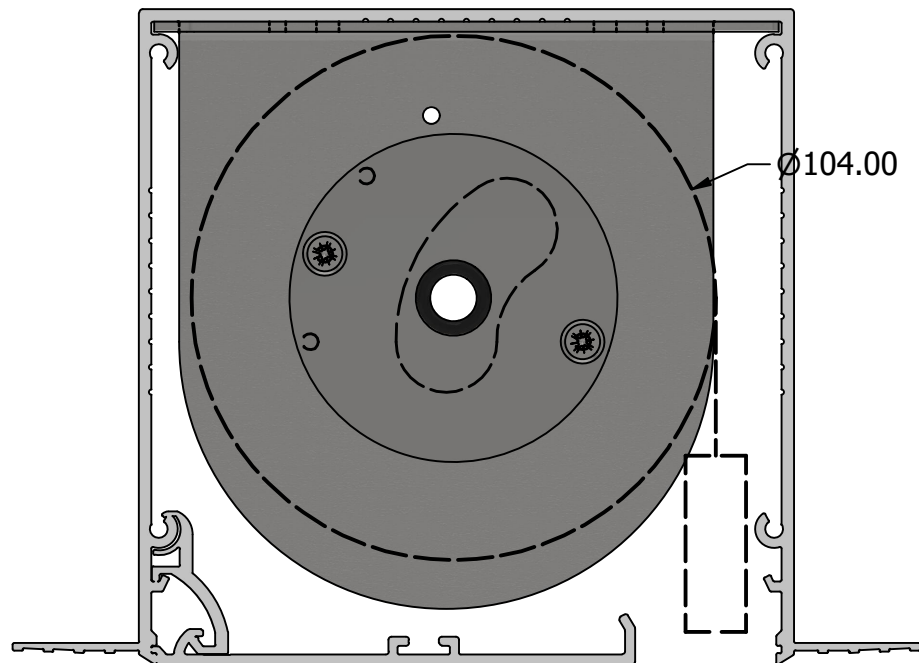

Position 1 (44mm tube)
Max. rollup dia.: 76mm

Position 2 (52mm tube)
Max. rollup dia.: 88mm

Position 3 (65mm tube)
Max. rollup dia.: 104mm

Position 4 (75mm tube)
Max. rollup dia.: 110mm

MAXIMUM BLIND SIZES:	WIDTH:	5m	Evolve & Evolve Zero in Blindspace S130x130 (Luxury 35 hembar)
	DROP:	6m	
	AREA:	16m ²	
AUTHOR:	Marshall Hill		SYSTEM DETAILS:
DATE:	06/02/2025		
SCALE:	SHEET SIZE: A3		UMBRA ®
2 : 3	SHEET 1 OF 1		