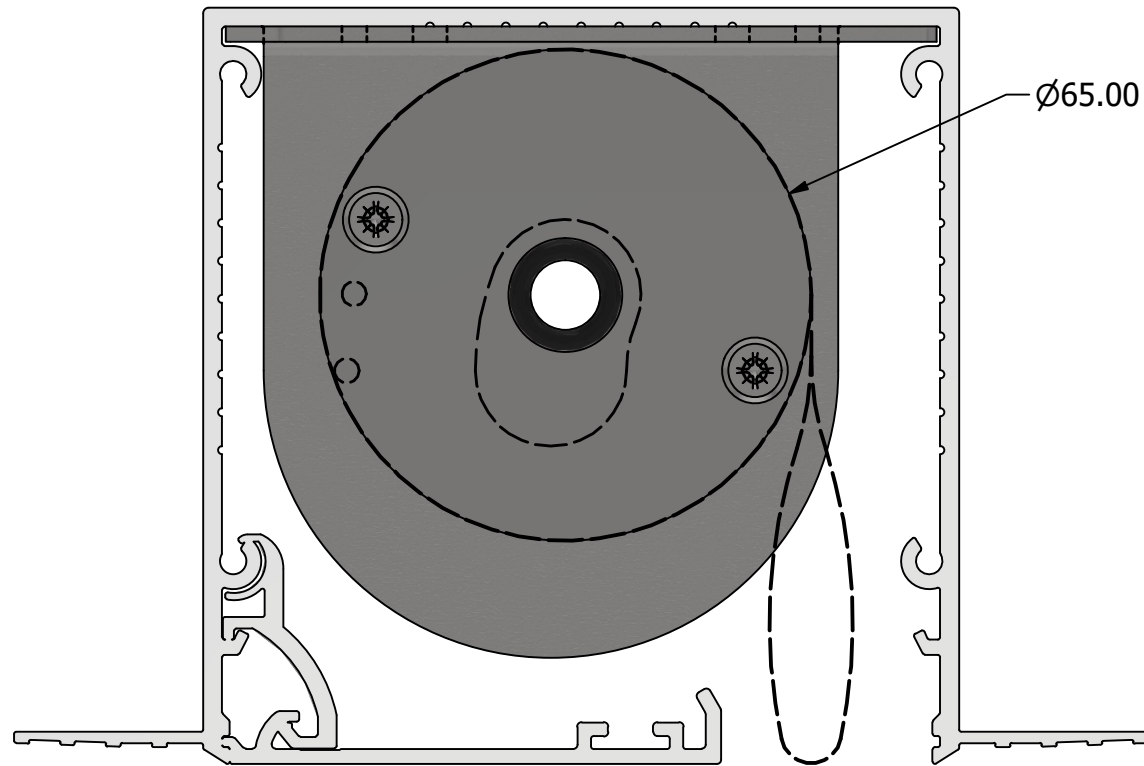

Position 1 (44mm tube)
Max. rollup dia.: 65mm

Position 2 (52mm tube)
Max. rollup dia.: 81mm

MAXIMUM BLIND SIZES:	WIDTH:	5m	Evolve & Evolve Zero in Blindspace S100x100 Ellipse 43 hembar)
	DROP:	4.2m	
	AREA:	10m ²	
AUTHOR:	Marshall Hill		SYSTEM DETAILS:
DATE:	06/02/2025		
SCALE:	SHEET SIZE: A3		UMBRA ®
1 : 1	SHEET 1 OF 1		