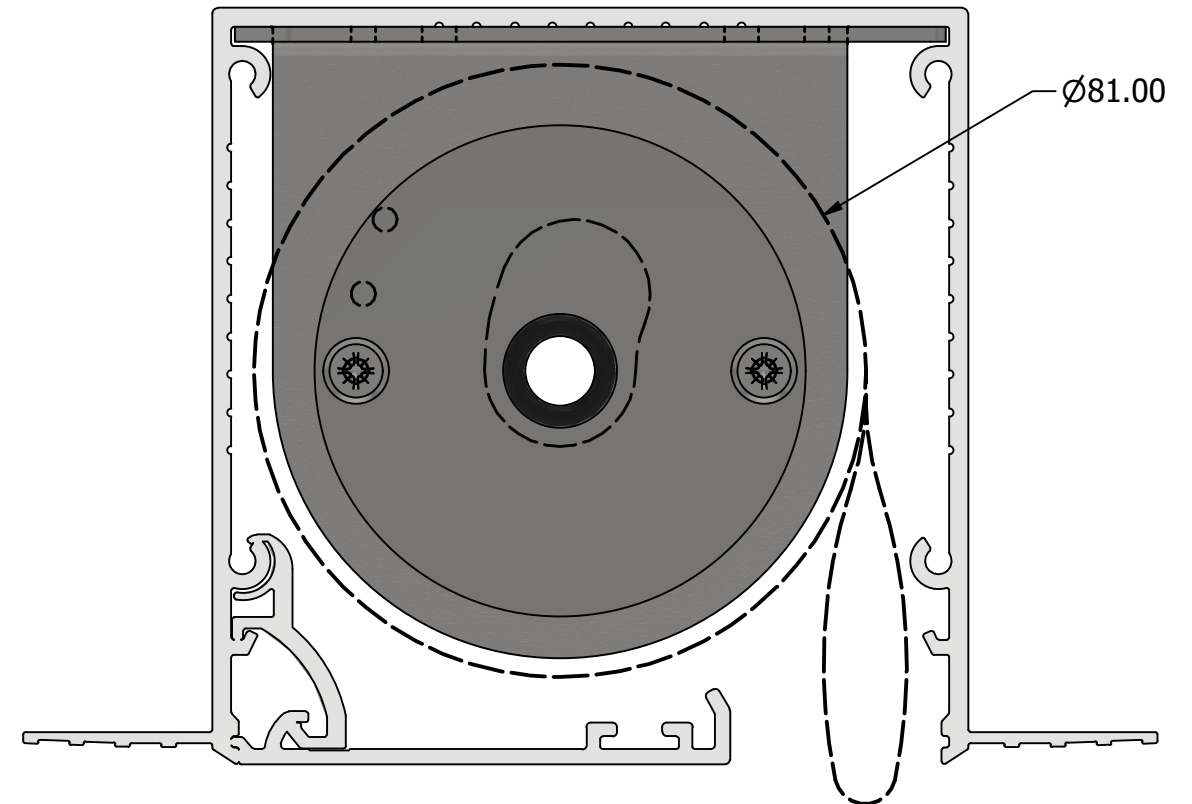

Position 1 (44mm tube)
Max. rollup dia.: 65mm

Position 2 (52mm tube)
Max. rollup dia.: 81mm

MAXIMUM BLIND SIZES:	WIDTH:	5m	Evolve & Evolve Zero in Blindspace S100x100 Ellipse 43 hembar)
	DROP:	4.2m	
	AREA:	10m ²	
AUTHOR:	Marshall Hill		SYSTEM DETAILS:
DATE:	06/02/2025		
SCALE:	SHEET SIZE: A3		UMBRA ®
1 : 1	SHEET 1 OF 1		