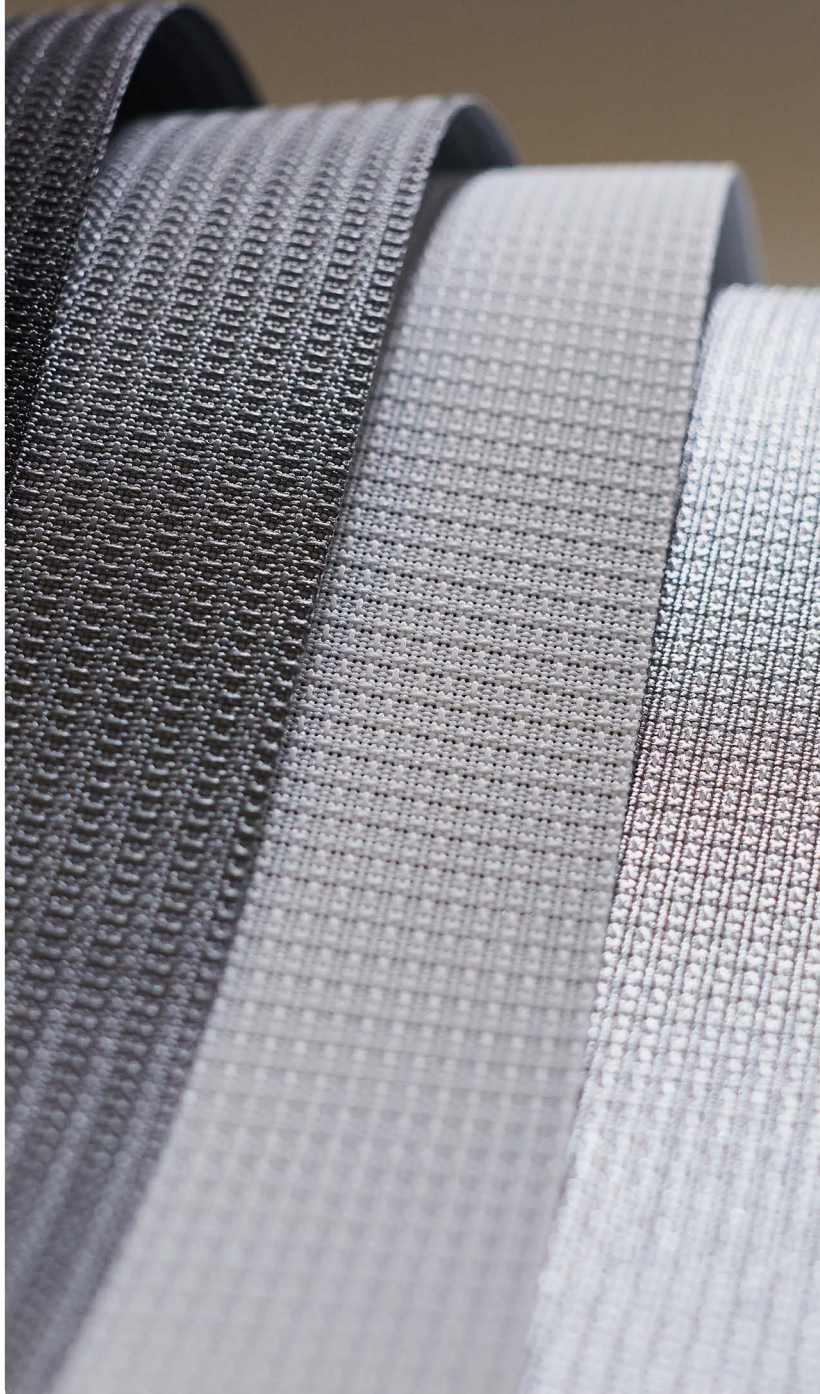

# Spectrum

4060 screen fabric

## Spectrum 4060 Screen Fabric

Strike a balance with Spectrum 4060 screen fabric. Spectrum 4060 features a silver backing for superior thermal management and enhanced glare control. Cradle to Cradle™ certification makes Spectrum 4060 the ideal fabric choice for sustainable shading projects.

 Weight	226g/m <sup>2</sup>
 Thickness	0.47mm
 Flame retardancy	BS5867 C
 Material composition	100% recycled PET
 Moisture resistance	N/A

*Tip: Sustainable accreditation and silver backing makes Spectrum 4060 our most eco-friendly fabric.*