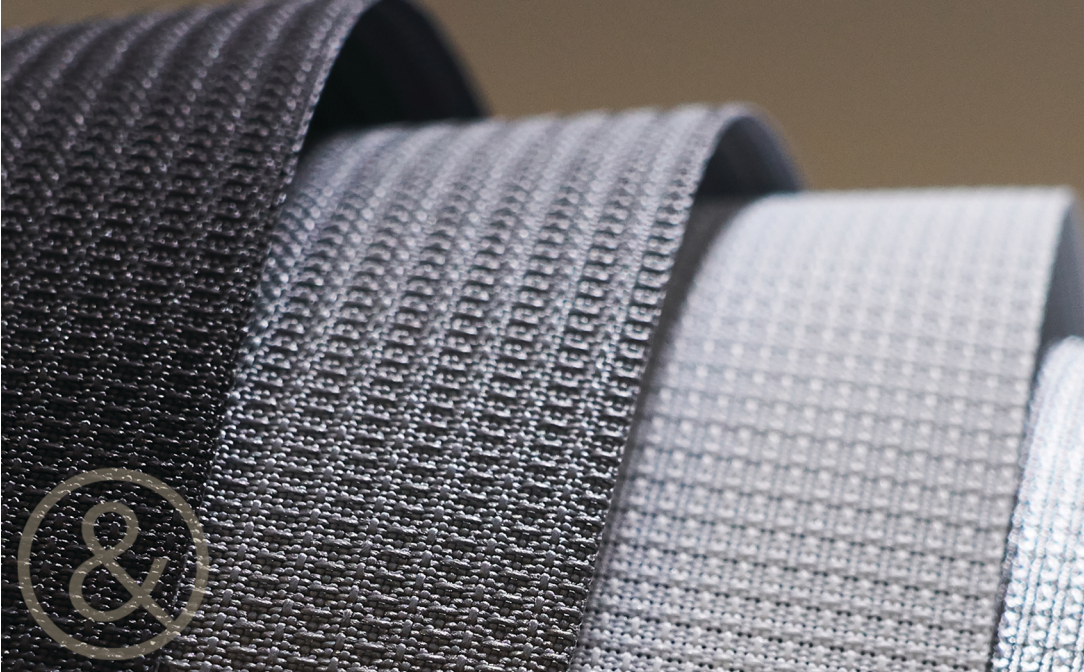

# Spectrum

4060 screen fabric

## Spectrum 4060 Screen Fabric

Strike a balance with Spectrum 4060 screen fabric. Spectrum 4060 features a silver backing for superior thermal management and enhanced glare control. Cradle to Cradle™ certification makes Spectrum 4060 the ideal fabric choice for sustainable shading projects.

 Weight	226g/m <sup>2</sup>
 Thickness	0.47mm
 Flame retardancy	BS5867 C
 Material composition	100% recycled PET
 Moisture resistance	N/A

*Tip: Sustainable accreditation and silver backing makes Spectrum 4060 our most eco-friendly fabric.*