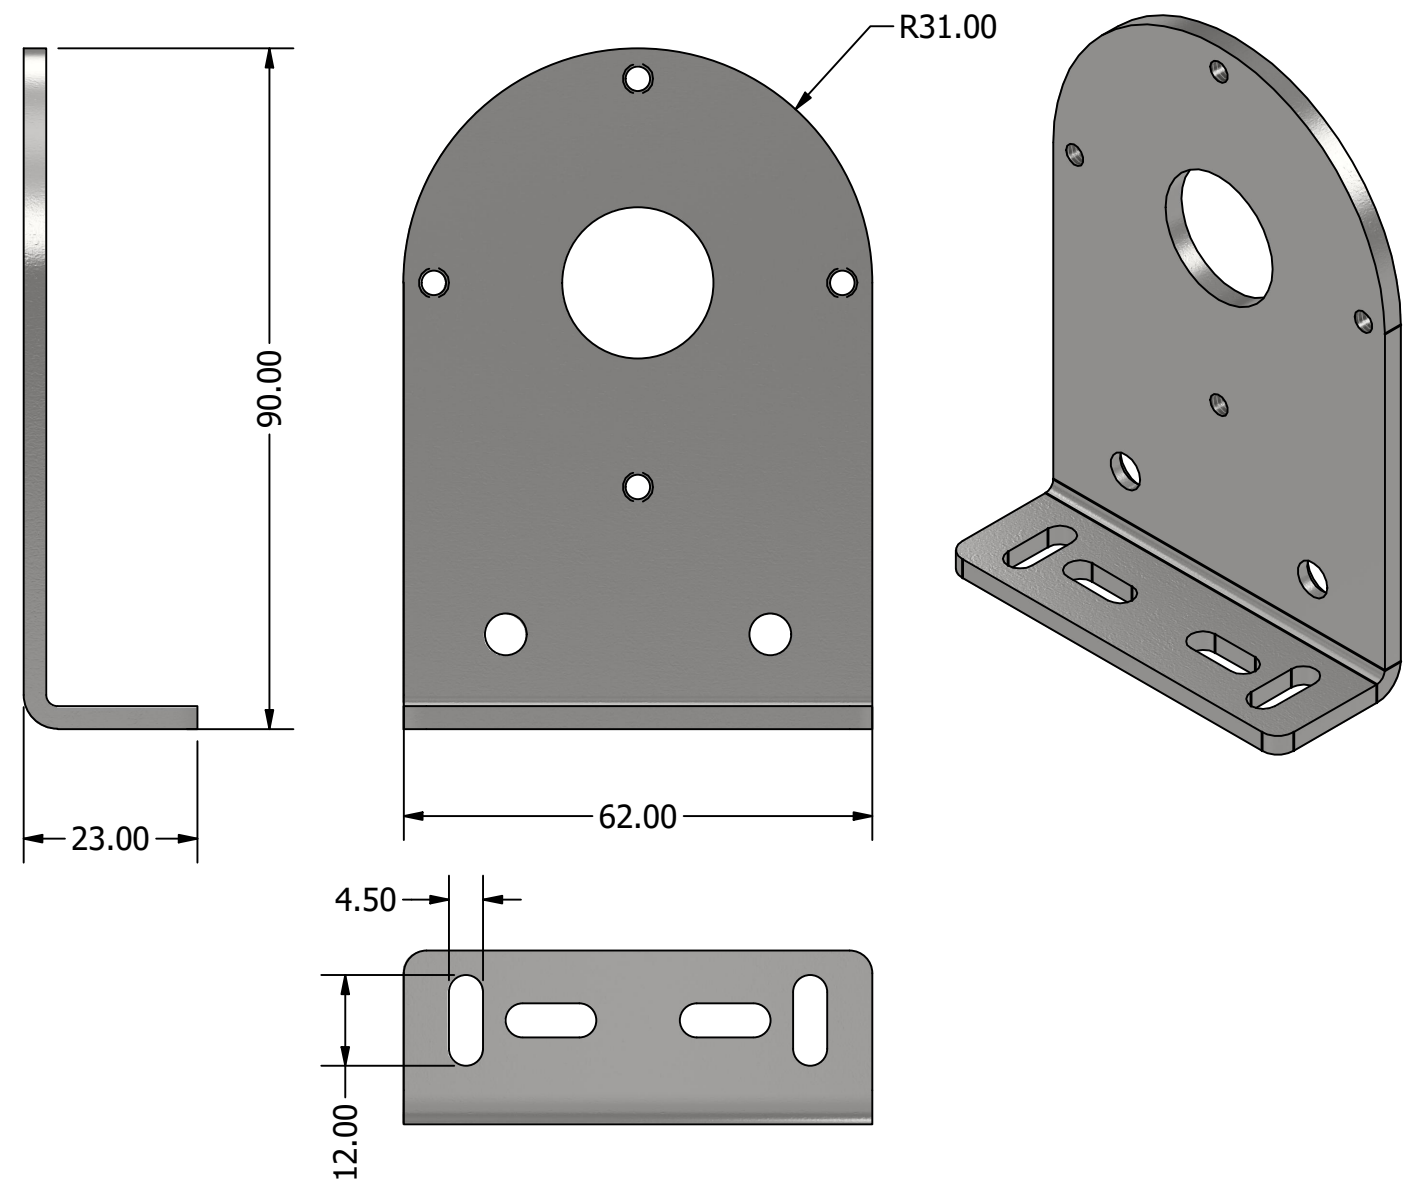

Evolve standard mounting bracket (for standard Evolve blinds)  
TR3100

Evolve extended mounting bracket (for longer drop Evolve blinds)  
TR3115

MATERIAL:	Mild steel	<b>Umbr</b> <b>modular mounting</b> <b>brackets</b>	<b>Umbr</b> 31 Ystrad Road Swansea West Business Park Swansea SA5 4BT  01792 562015 umbrashading.co.uk sales@umbrashading.co.uk
FINISH:	Zinc plated		
AUTHOR:	Marshall Hill		
DATE:	25/05/2021	PART NO:	
SCALE:	SHEET SIZE: A3		
<b>1 : 1</b>	SHEET 2 OF 4		