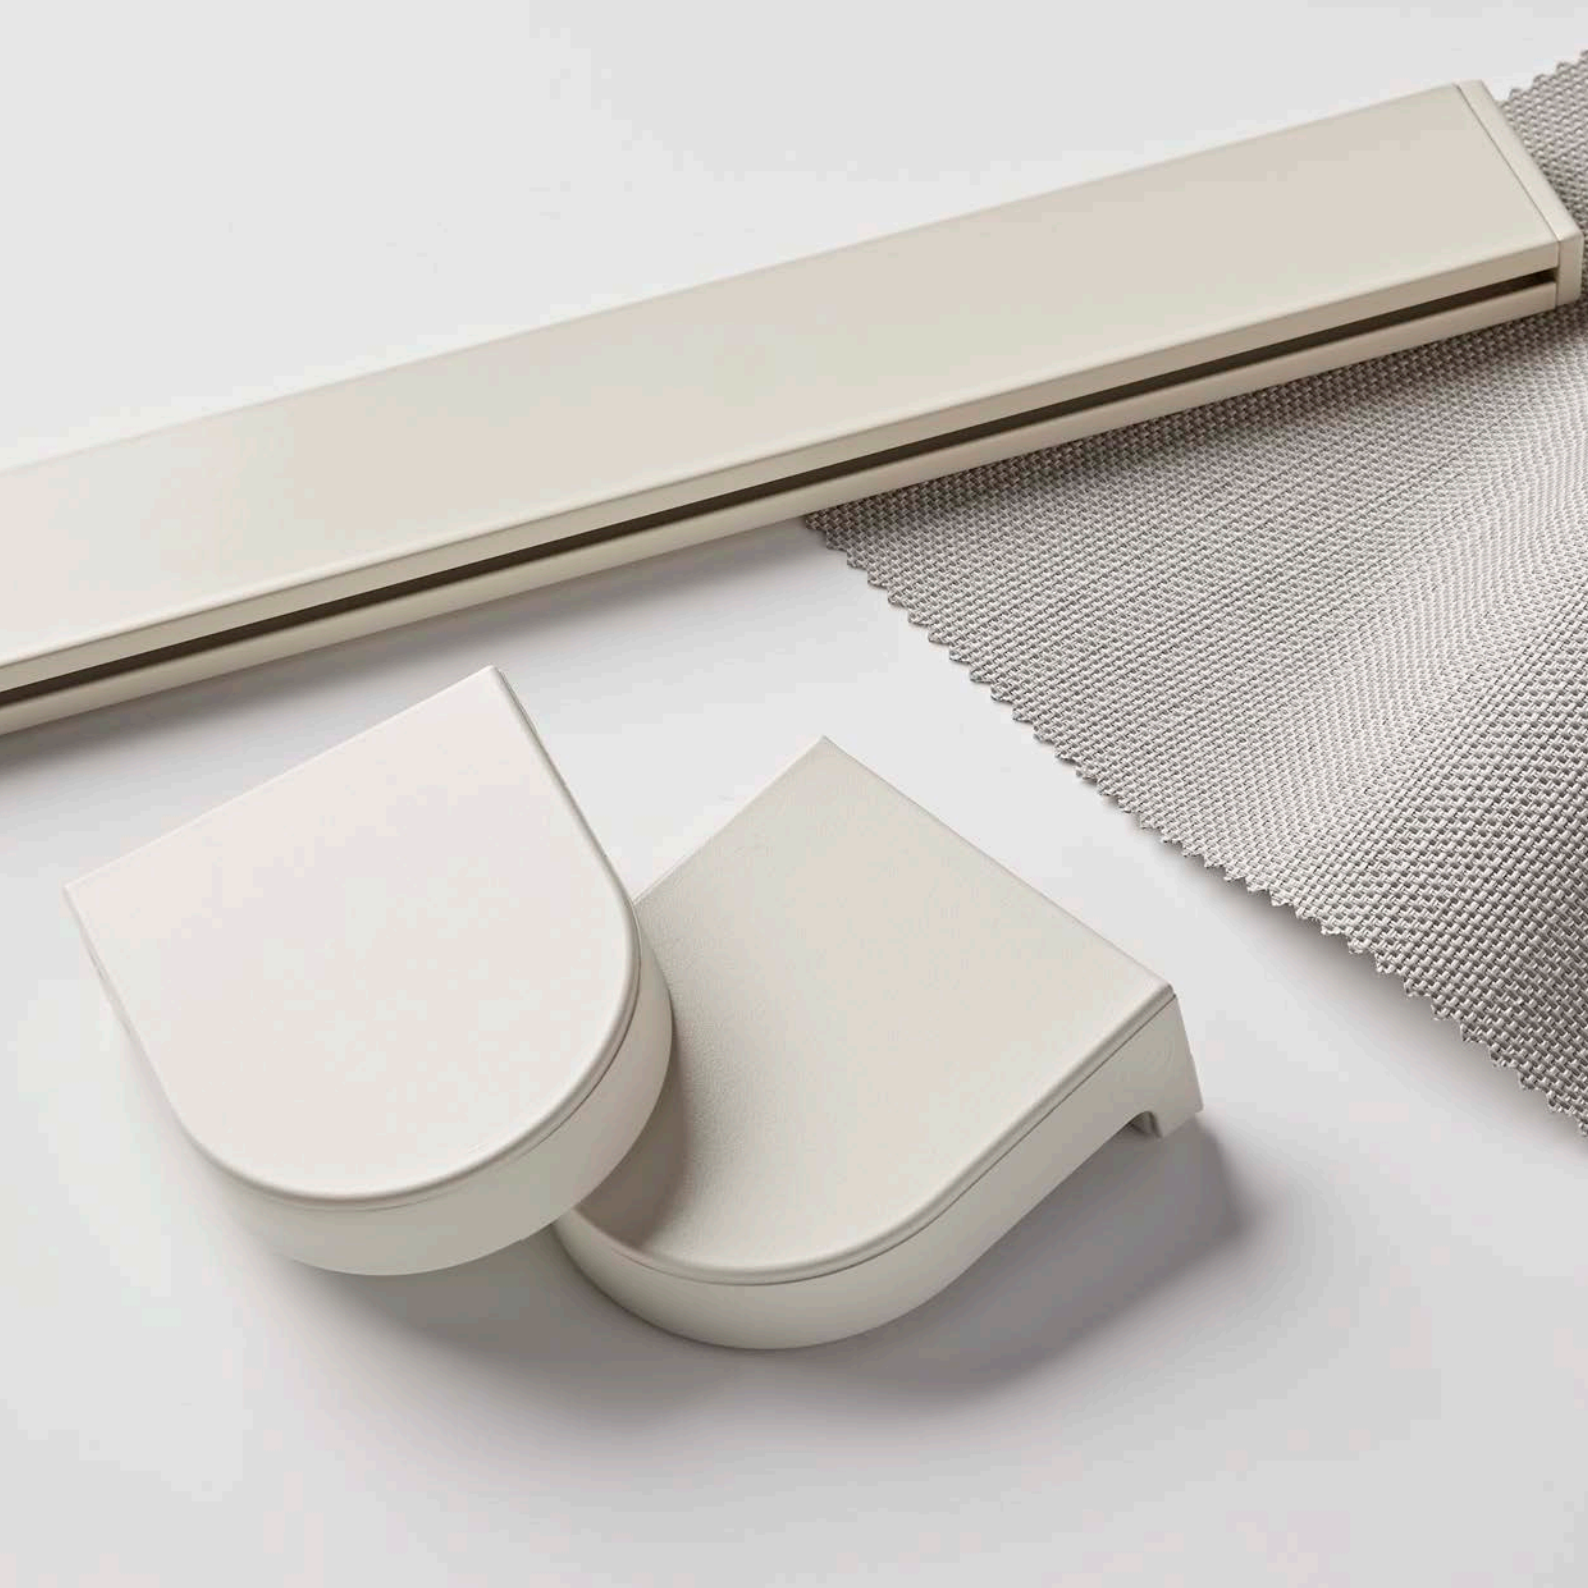

A roll of light-colored, textured fabric is shown, partially unrolled. The fabric has a fine, woven pattern. The roll is bound with a metallic, cylindrical cap. The background is a plain, light grey surface.

Oyster

Champagne

Anthracite

Fast and easy install. Smooth, quiet operation.

With Evolve it's not just what you can see. You can feel and hear the difference too.

A strong steel axis revolving on double ball bearings delivers a luxurious experience. The spring-loaded shaft makes installation quicker and easier than ever.

Make a design statement whilst concealing the brackets & fixings

Bracket covers hide away Evolve's mechanisms and fixings.

Dress your window with style and bring your interior to life by choosing from 6 trending colours.

Bracket covers for motorised blinds

Available in:

White
Black
Silver
Oyster
Champagne
Anthracite

Bracket covers for manual blinds

Available in:

White
Black
Grey

Conceal and protect the roller with a cassette