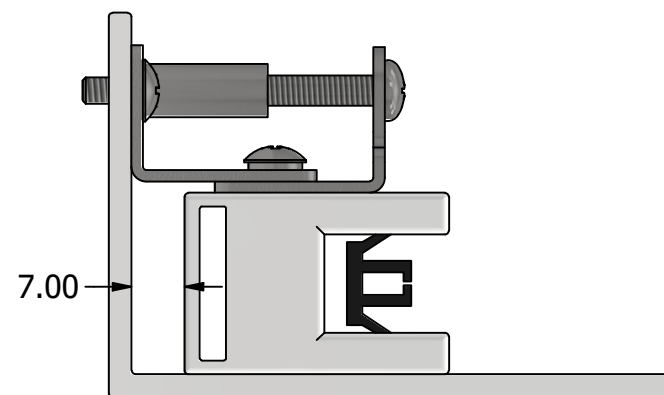

Maximum adjustment: +/- 4.5mm

Default position

Max. extension

Min. extension

MATERIAL:	Mul.	KuroLok RL channel fixing bracket	
FINISH:	Mul.		
AUTHOR:	Marshall Hill	PART NO:	UM-KL-11200
DATE:	21/10/2022	REV:	0.2
SCALE:	SHEET SIZE: A3	UMBRA &	
1 : 1	SHEET 1 OF 1		