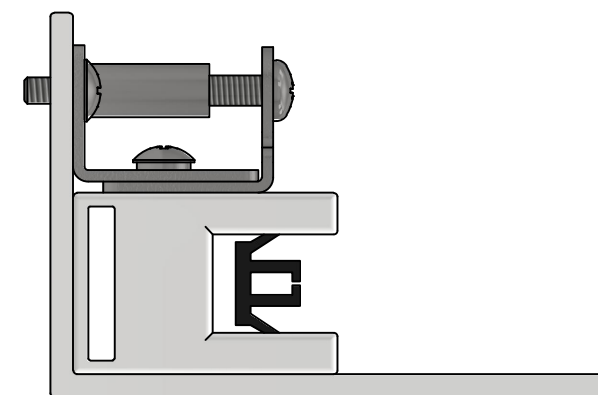

Maximum adjustment: +/- 4.5mm

Default position

Max. extension

Min. extension

MATERIAL:	Mul.	KuroLok RL channel fixing bracket	
FINISH:	Mul.		
AUTHOR:	Marshall Hill	PART NO:	UM-KL-11200
DATE:	21/10/2022	REV:	0.2
SCALE:	SHEET SIZE: A3	UMBRA &	
1 : 1	SHEET 1 OF 1		