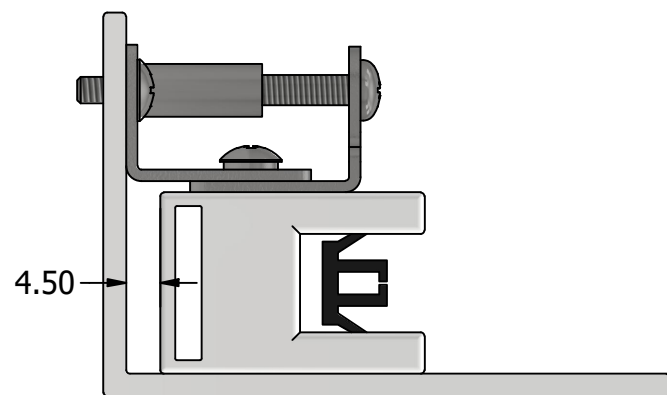

Maximum adjustment: +/- 4.5mm

Default position

Max. extension

Min. extension

MATERIAL:	Mul.	KuroLok RL channel fixing bracket	
FINISH:	Mul.		
AUTHOR:	Marshall Hill	PART NO:	UM-KL-11200
DATE:	21/10/2022	REV:	0.2
SCALE:	SHEET SIZE: A3	UMBRA &	
1 : 1	SHEET 1 OF 1		