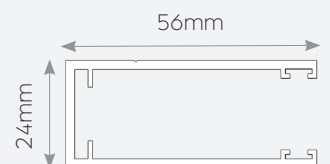

ROLLER SHADE FEATURES

MAX SIZE
14m²

SIDE CHANNELS

- 56mm wide channel
- Incorporated brush seals for light exclusion
- Fixings concealed within channels

HEADBOX

- Headbox 80mm (H) x 77.5mm (D) or 100mm (H) x 92.5mm (D)
- Connects to side channels with sturdy steel legs
- Strong 'goalpost' frame for easy

SYSTEM SPECIFICATION

Kuro side channel dimensions

UMBRA®YOU

SELECT YOUR SYSTEM

See Systems Overview brochure for more information

ROOFLIGHT SYSTEMS

BLACKOUT SYSTEMS →

SQUARE AREA