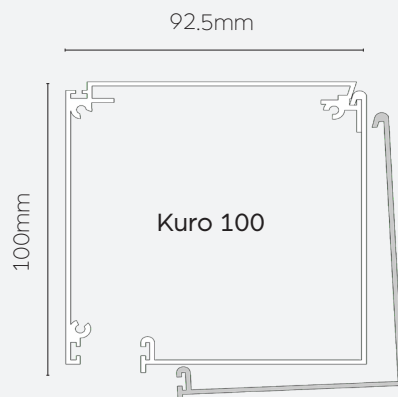

SYSTEM SPECIFICATION