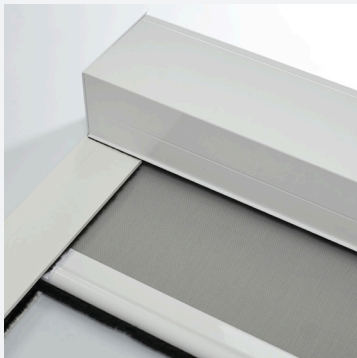

SYSTEM DETAILS

Kuro is a blackout blind system featuring extruded aluminium headbox and side channels which completely enclose the roller blind within. The aluminium profiles are powder coated in white or black as standard, or any other RAL colour to order.

Sturdy steel legs connect the headbox and side channels to create a rigid frame. Universal profiles allow the frame to be fixed through the face, sides or top as required, and all fixings are completely concealed.

USES & APPLICATIONS

When you need superior light exclusion, you need a fully cassetted blind, with headbox and side channels to prevent light penetration around the perimeter of the blind.

Kuro blinds are simple and fast to install and are robustly built to meet the demands of high usage. Clean lines and a high-quality finish, with all fixings concealed, give a fully-fitted look to any roller blind – not only blackout.

ROLLER SHADE FEATURES

MAX SIZE
14m²

SIDE CHANNELS

- 56mm wide channel
- Incorporated brush seals for light exclusion
- Fixings concealed within channels

HEADBOX

- Headbox 80mm (H) x 77.5mm (D) or 100mm (H) x 92.5mm (D)
- Connects to side channels with sturdy steel legs
- Strong 'goalpost' frame for easy