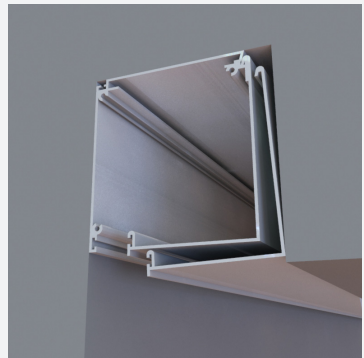

SYSTEM DETAILS

Kuro is a blackout blind system featuring extruded aluminium headbox and side channels which completely enclose the roller blind within. The aluminium profiles are powder coated in white or black as standard, or any other RAL colour to order.

Sturdy steel legs connect the headbox and side channels to create a rigid frame. Universal profiles allow the frame to be fixed through the face, sides or top as required, and all fixings are completely concealed.

USES & APPLICATIONS

When you need superior light exclusion, you need a fully cassetted blind, with headbox and side channels to prevent light penetration around the perimeter of the blind.

Kuro blinds are simple and fast to install and are robustly built to meet the demands of high usage. Clean lines and a high-quality finish, with all fixings concealed, give a fully-fitted look to any roller blind – not only blackout.

FASCIA REMOVABLE WITHIN 80MM OR 100MM

- Enables fitting within slim recess
- Ideal for install in a ceiling pocket
- Blinds can be accessed for maintenance

CONTROL OPTIONS

- Metal Chain
- Crank handle with reduction gear
- 240V motorised
- Low Voltage or battery motorised