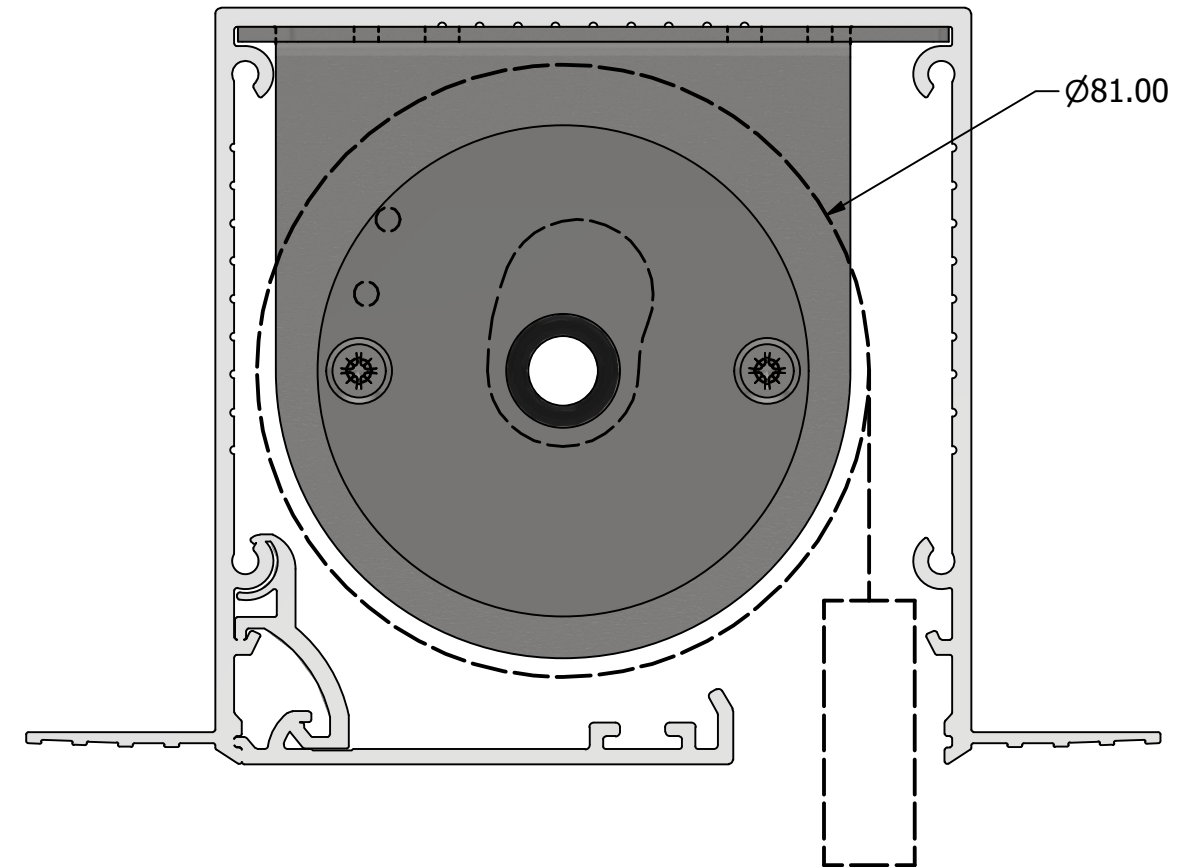

Position 1 (44mm tube)  
Max. rollup dia.: 65mm

Position 2 (52mm tube)  
Max. rollup dia.: 81mm

MAXIMUM BLIND SIZES:	WIDTH:	5m	<b>Evolve &amp; Evolve Zero in Blindspace S100x100 (Luxury 35 hembar)</b>
	DROP:	4.2m	
	AREA:	10m <sup>2</sup>	
AUTHOR:	Marshall Hill		SYSTEM DETAILS:
DATE:	06/02/2025		
SCALE:	SHEET SIZE: <b>A3</b>		<b>UMBRA</b> ®
<b>1 : 1</b>	SHEET 1 OF 1		