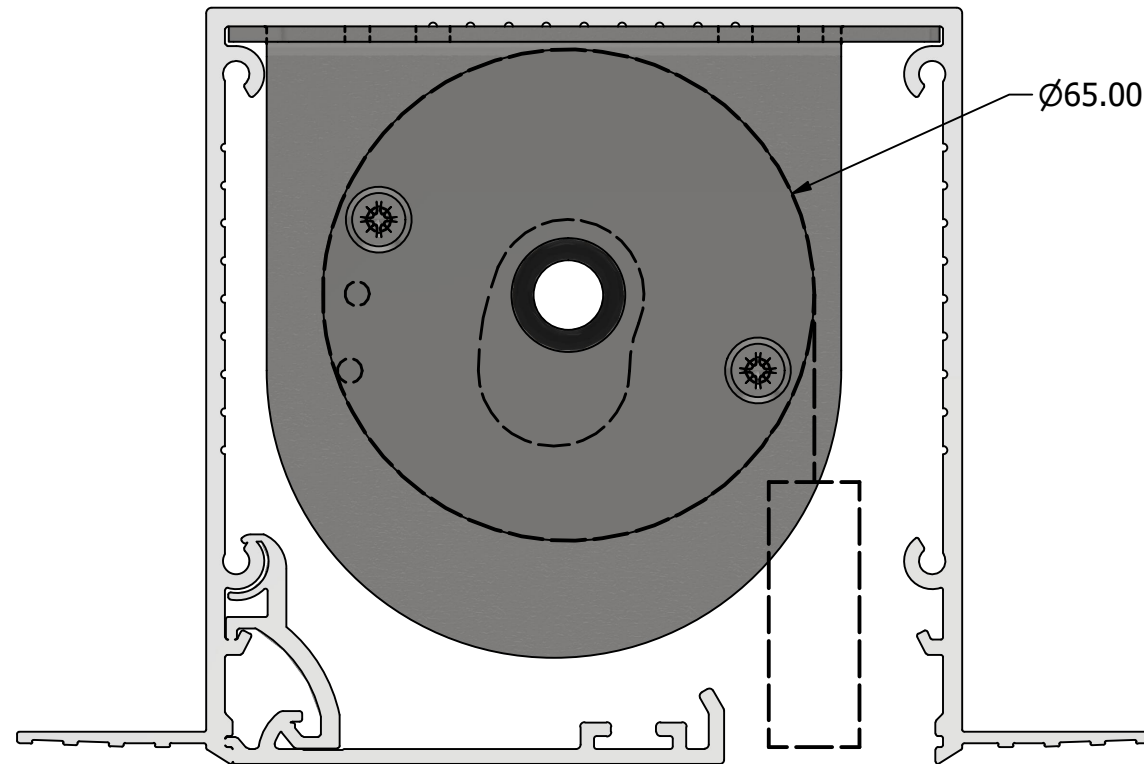

Position 1 (44mm tube)  
Max. rollup dia.: 65mm

Position 2 (52mm tube)  
Max. rollup dia.: 81mm

MAXIMUM BLIND SIZES:	WIDTH:	5m	<b>Evolve &amp; Evolve Zero in Blindspace S100x100 (Luxury 35 hembar)</b>
	DROP:	4.2m	
	AREA:	10m <sup>2</sup>	
AUTHOR:	Marshall Hill		SYSTEM DETAILS:
DATE:	06/02/2025		
SCALE:	SHEET SIZE: <b>A3</b>		<b>UMBRA</b> ®
<b>1 : 1</b>	SHEET 1 OF 1		