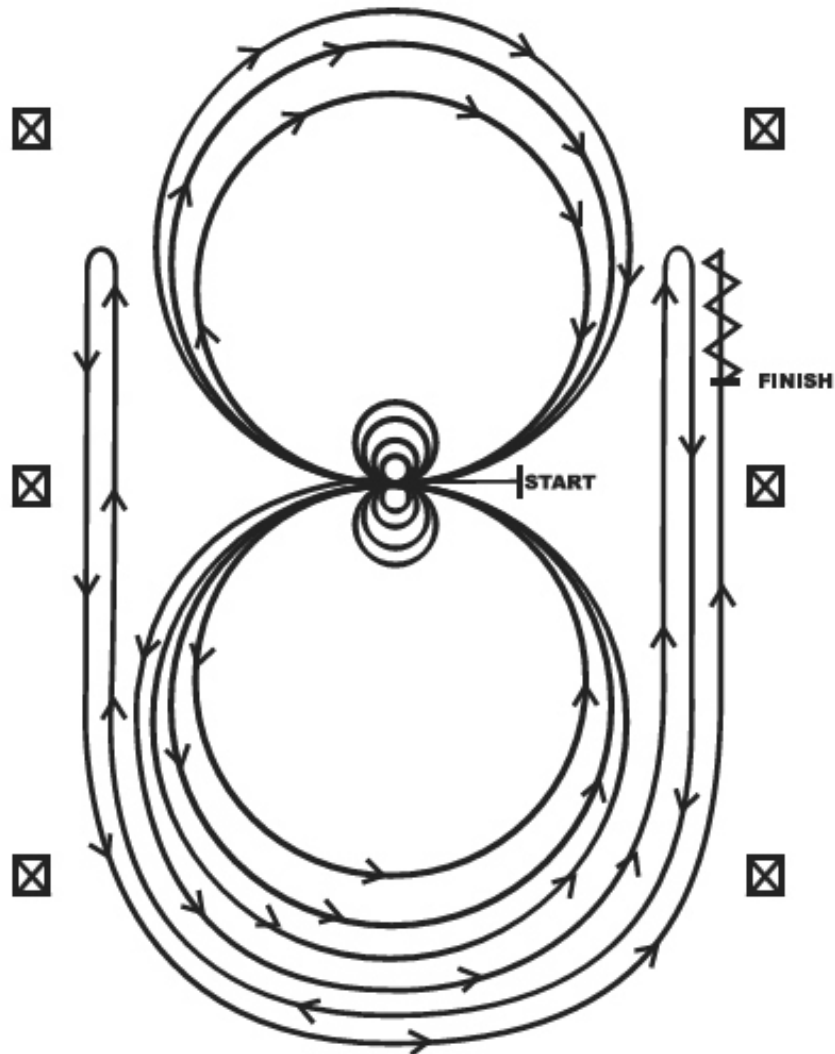

Open Reining

REINING PATTERN 13

Horses must walk or stop prior to starting pattern. Beginning at the center of the arena facing the left wall or fence.

1. Beginning on the left lead, complete two circles to the left: the first circle large and fast; the second circle small and slow. Stop at the center of the arena
2. Complete four spins to the left. Hesitate.
3. Beginning on the right lead, complete two circles to the right: the first being large and fast; the second circle small and slow. Stop at the center of the arena.
4. Complete four spins to the right. Hesitate.
5. Beginning on the left lead, run a large fast circle to the left, change leads at the center of the arena, run a large fast circle to the right, and change leads at the center of the arena.
6. Continue around previous circle to the left but do not close this circle. Run up the right side of the arena past the center marker and do a right rollback at least 20 feet (6 meters) from the wall or fence-no hesitation.
7. Continue around previous circle but do not close this circle. Run up the left side of the arena past the center marker and do a left rollback at least 20 feet (6 meters) from the wall or fence-no hesitation.
8. Continue back around previous circle but do not close this circle. Run up the right side of the arena past the center marker and do a sliding stop at least 20 feet (6 meters) from the wall or fence. Back up at least 10 feet (3 meters). Hesitate to demonstrate completion of pattern.