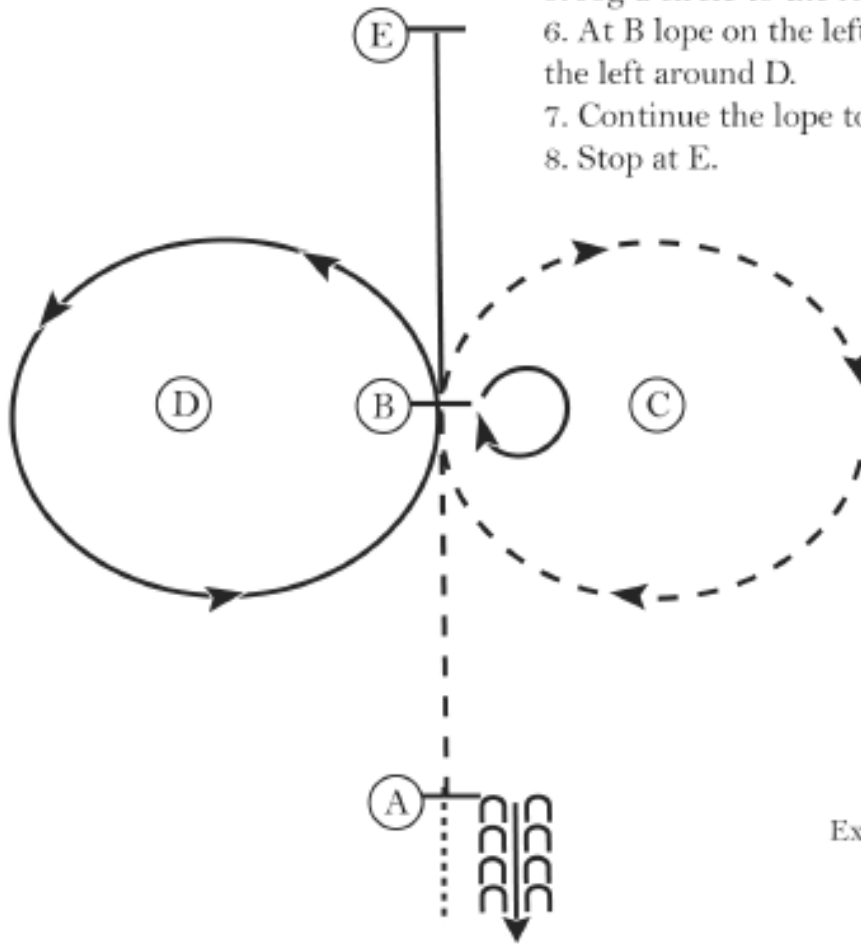

## Open Showmanship

Western Equestrian Soc. National Show

Western Equestrian Soc. National Show

1. Begin at A. Walk from A to B.
2. Stop and perform a 245 degree turn.
3. Trot around C to the Judge. Set up for inspection.
4. When dismissed back four steps and perform a 270 degree turn.
5. Trot to the line-up.

## Open Horsemanship

Western Equestrian Soc. National Show

Western Equestrian Soc. National Show

1. Walk to A.
2. At A stop and back 3 steps.
3. Jog A to B.
4. Stop at B and perform a 360 degree turn to the right.
5. Jog a circle to the right around C.
6. At B lope on the left lead, lope a circle to the left around D.
7. Continue the lope to E.
8. Stop at E.