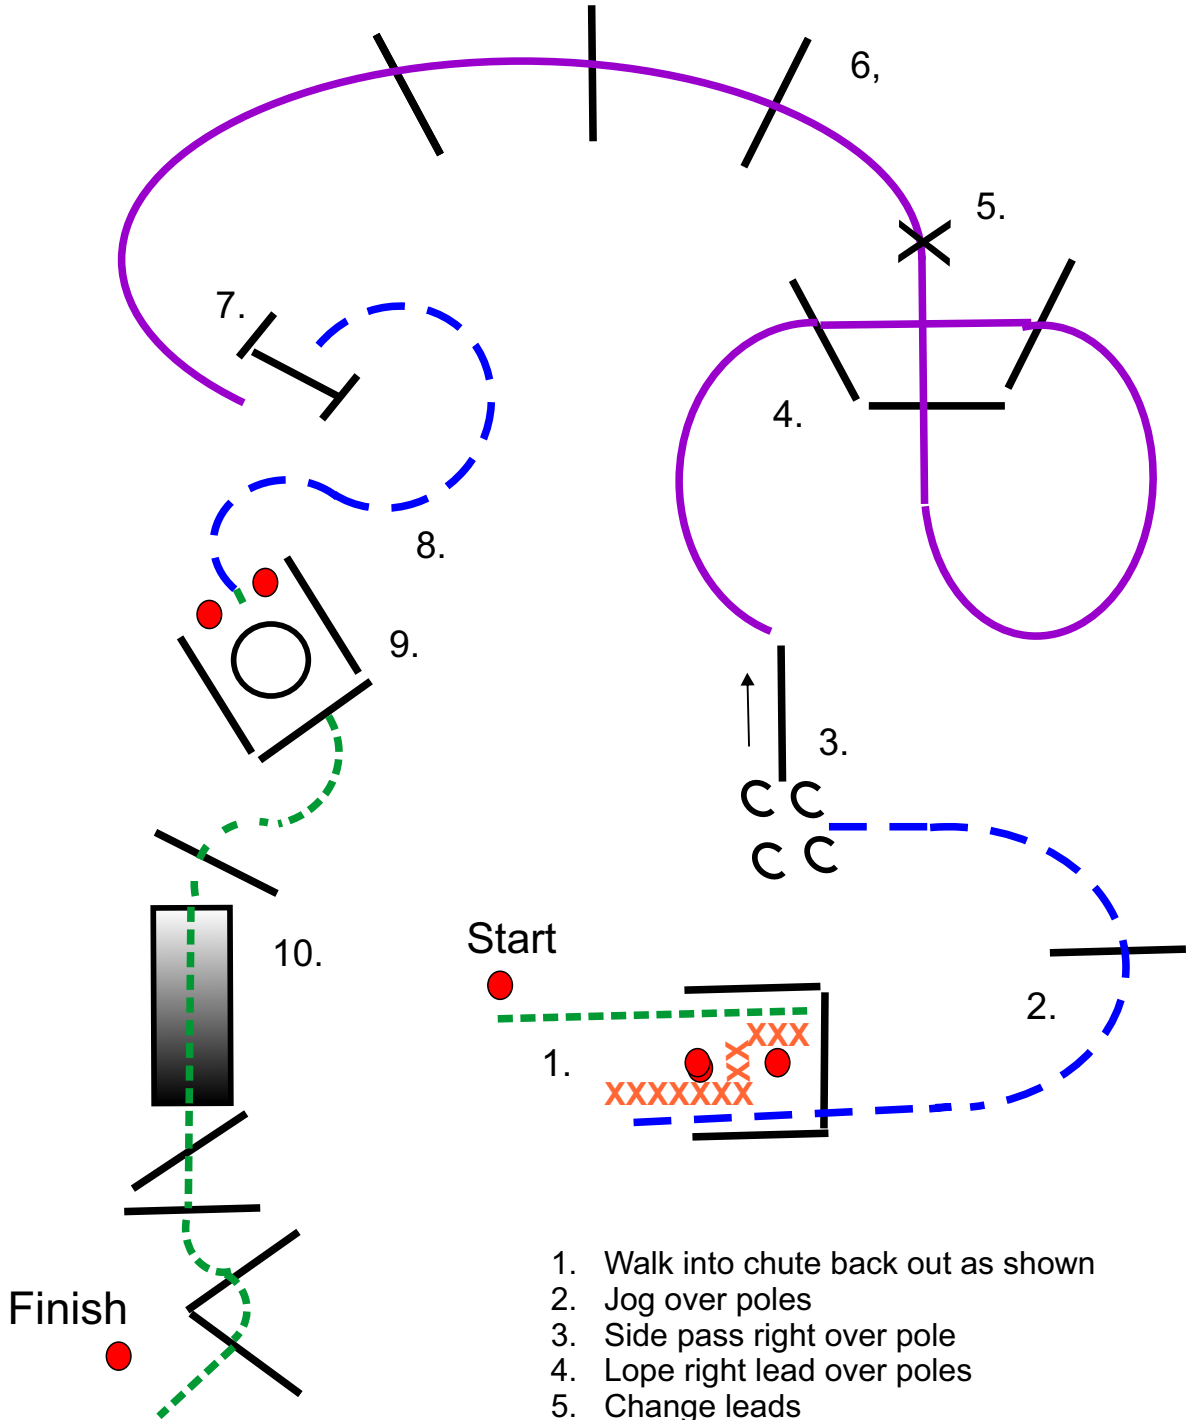

## Open Showmanship

Western Equestrian Soc. National Show

Western Equestrian Soc. National Show

1. Begin at A. Walk from A to B.
2. Stop and perform a 245 degree turn.
3. Trot around C to the Judge. Set up for inspection.
4. When dismissed back four steps and perform a 270 degree turn.
5. Trot to the line-up.

## Open Horsemanship

Western Equestrian Soc. National Show

Western Equestrian Soc. National Show

1. Walk to A.
2. At A stop and back 3 steps.
3. Jog A to B.
4. Stop at B and perform a 360 degree turn to the right.
5. Jog a circle to the right around C.
6. At B lope on the left lead, lope a circle to the left around D.
7. Continue the lope to E.
8. Stop at E.

Walk	.....
Jog	-----
Extended Jog	————
Lope	————
Leg Yield	
Lead Change	↗↘
Back	←←←←
Marker	⊙
Sidepass	----->

## Open Trail

Western Equestrian Soc. National Show

Western Equestrian Soc. National Show

1. Walk into chute back out as shown
2. Jog over poles
3. Side pass right over pole
4. Lope right lead over poles
5. Change leads
6. Lope left lead over poles
7. Work gate with left hand
8. Jog into box
9. Turn 360 either way
10. Walk over poles and bridge to finish