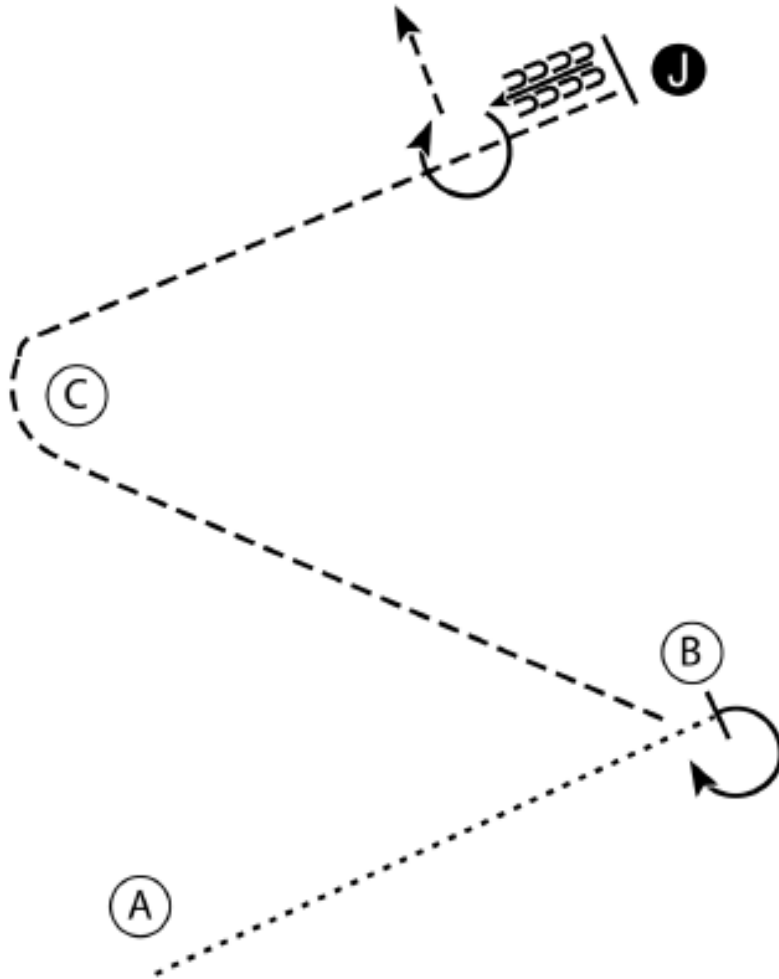

## Open Showmanship

Western Equestrian Soc. National Show

Western Equestrian Soc. National Show

1. Begin at A. Walk from A to B.
2. Stop and perform a 245 degree turn.
3. Trot around C to the Judge. Set up for inspection.
4. When dismissed back four steps and perform a 270 degree turn.
5. Trot to the line-up.