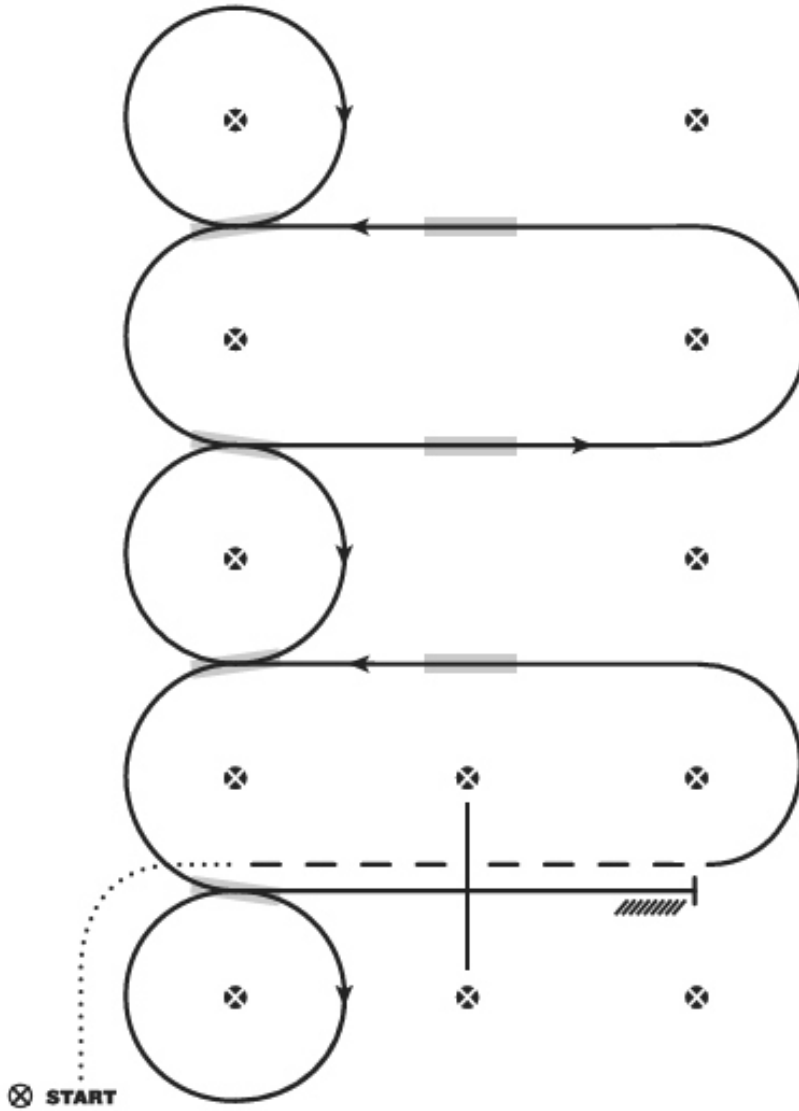

2023 WES National Show

Open Western Riding

WESTERN RIDING - PATTERN 2

LEGEND	
.....	Walk
- - - -	Jog
————	Lope
///////	Back
■	Lead Changing Area

- I. Walk at least 15 feet from start cone to the first marker, as drawn, transition to jog, jog over log.
2. Transition to the lope left lead
3. First crossing change
4. Second crossing change
5. Third crossing change
6. Circle & first line change
7. Second line change
8. Third line change
9. Fourth line change & circle
10. Lope over log
- II. Lope, stop & back

Western Equestrian Soc. National Show

Western Equestrian Soc. National Show