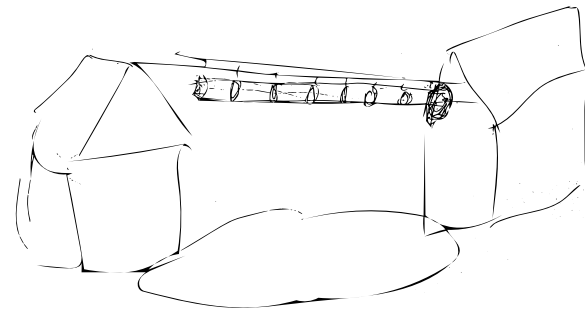

Framing

Guiding Attributes

- + Destination for teens, by teens
- + Solar powered, pedal powered
- + Interactive
- + Daylife, nightlife
- + Comfortable & cool

Guiding Values

Ideas and Concepts

Homemade Shade
Scaffolding structure, optimally with elevation gain, with homemade textile shade sails.

Columnar
An inflatable or other fabric uncoiling out of a column

Inflatoscape
Biophilic, oversized inflatable plants, fungus, reeds..
Concern: Youth focused. Not teen. TBD.

Retractable Furniture
The idea of having seating and other elements inflate and deflate, with "the touch of a button," in and out of a modified site box (jobox, etc.).

Easing set-up and take-down.

Retractable Lighting
A retractable lighting system, perhaps coming in and out of a protected box or other.

Retraction could be bike-powered?

"Tree" Trunks
Free-standing, inflatable shade, with seating at bottom. Water weighted. Inflator and material all stored in trunk.

Scaffolded Stage
A large, scaffolded, theatrically inspired space. With inflatable and or textile roof.

Cubic System
A simple pipe and clamp scaffolding inventory of elements. A tree well, free throw machine.