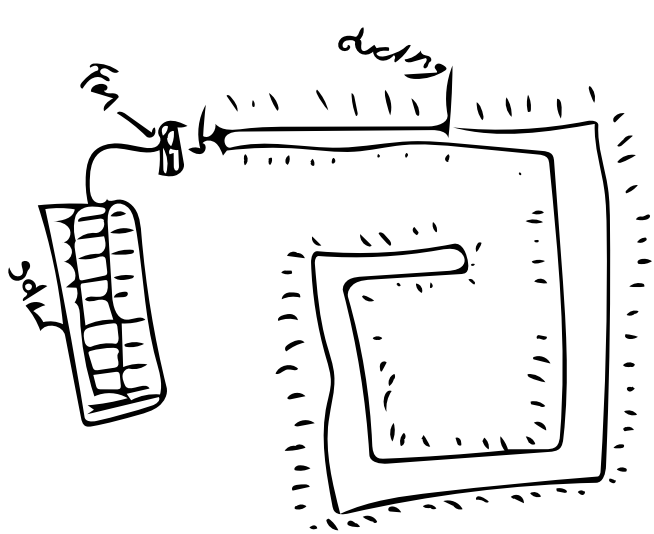

Framing

Guiding Attributes

- + Destination for teens, by teens
- + Solar powered, pedal powered
- + Interactive
- + Daylife, nightlife
- + Comfortable & cool

Guiding Values

Ideas and Concepts

Homemade Shade
Scaffolding structure, optimally with elevation gain, with homemade textile shade sails.

Easing set-up and take-down.

Retractable Lighting
A retractable lighting system, perhaps coming in and out of a protected box or other.

Retraction could be bike-powered?

"Tree" Trunks
Free-standing, inflatable shade, with seating at bottom. Water weighted. Inflator and material all stored in trunk.

Inflatable Ductwork
How might services - air, water, be delivered through inflatable or fabric ductwork. How might power be channelled along similar pathway?

Stage & Inflatable Roof
Achieves spectacle, not material or cost efficiency...

Scaffolded Stage
A large, scaffolded, theatrically inspired space. With inflatable and or textile roof.

Cubic System
A simple pipe and clamp scaffolding inventory of elements. A tree well, free throw machine.