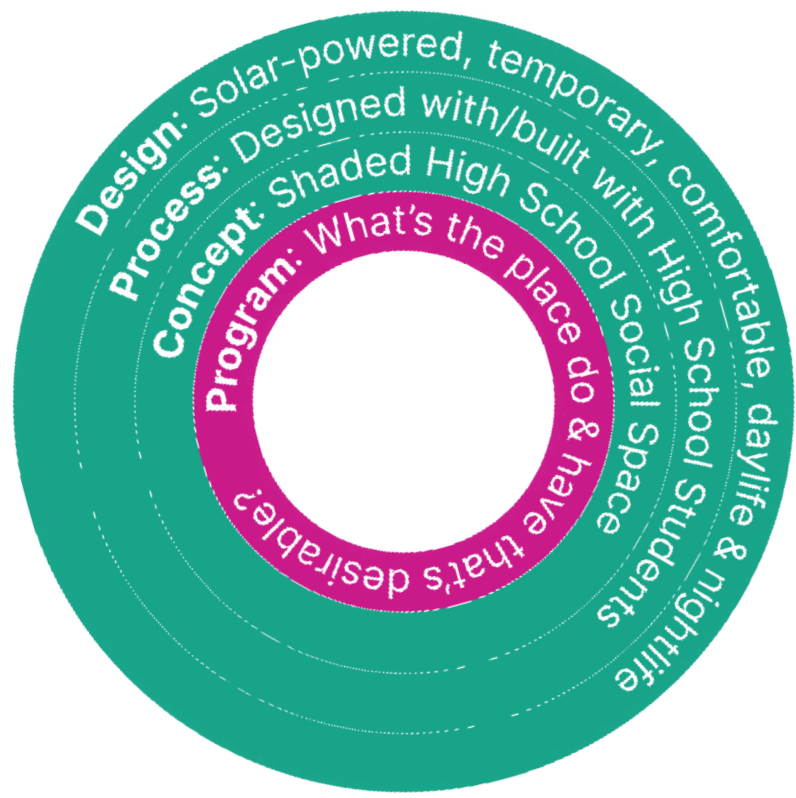

Framing

Guiding Attributes

- + Destination for teens, by teens
- + Solar powered, pedal powered
- + Interactive
- + Daylife, nightlife
- + Comfortable & cool

Guiding Values

Ideas and Concepts

Homemade Shade
Scaffolding structure, optimally with elevation gain, with homemade textile shade sails.

Factory
Finding an iconic, emoji-driven form...

Solar Arcade
A charismatic object that is solar powered. Vintage arcade games - Crusin' USA, mortal combat. On wheels.

An inflatable darkening half-dome to block light for players would be necessary

Scrolling Textiles
A pedal powered scrolling textile that can change the color of the space underneath. Pedal control for effect.